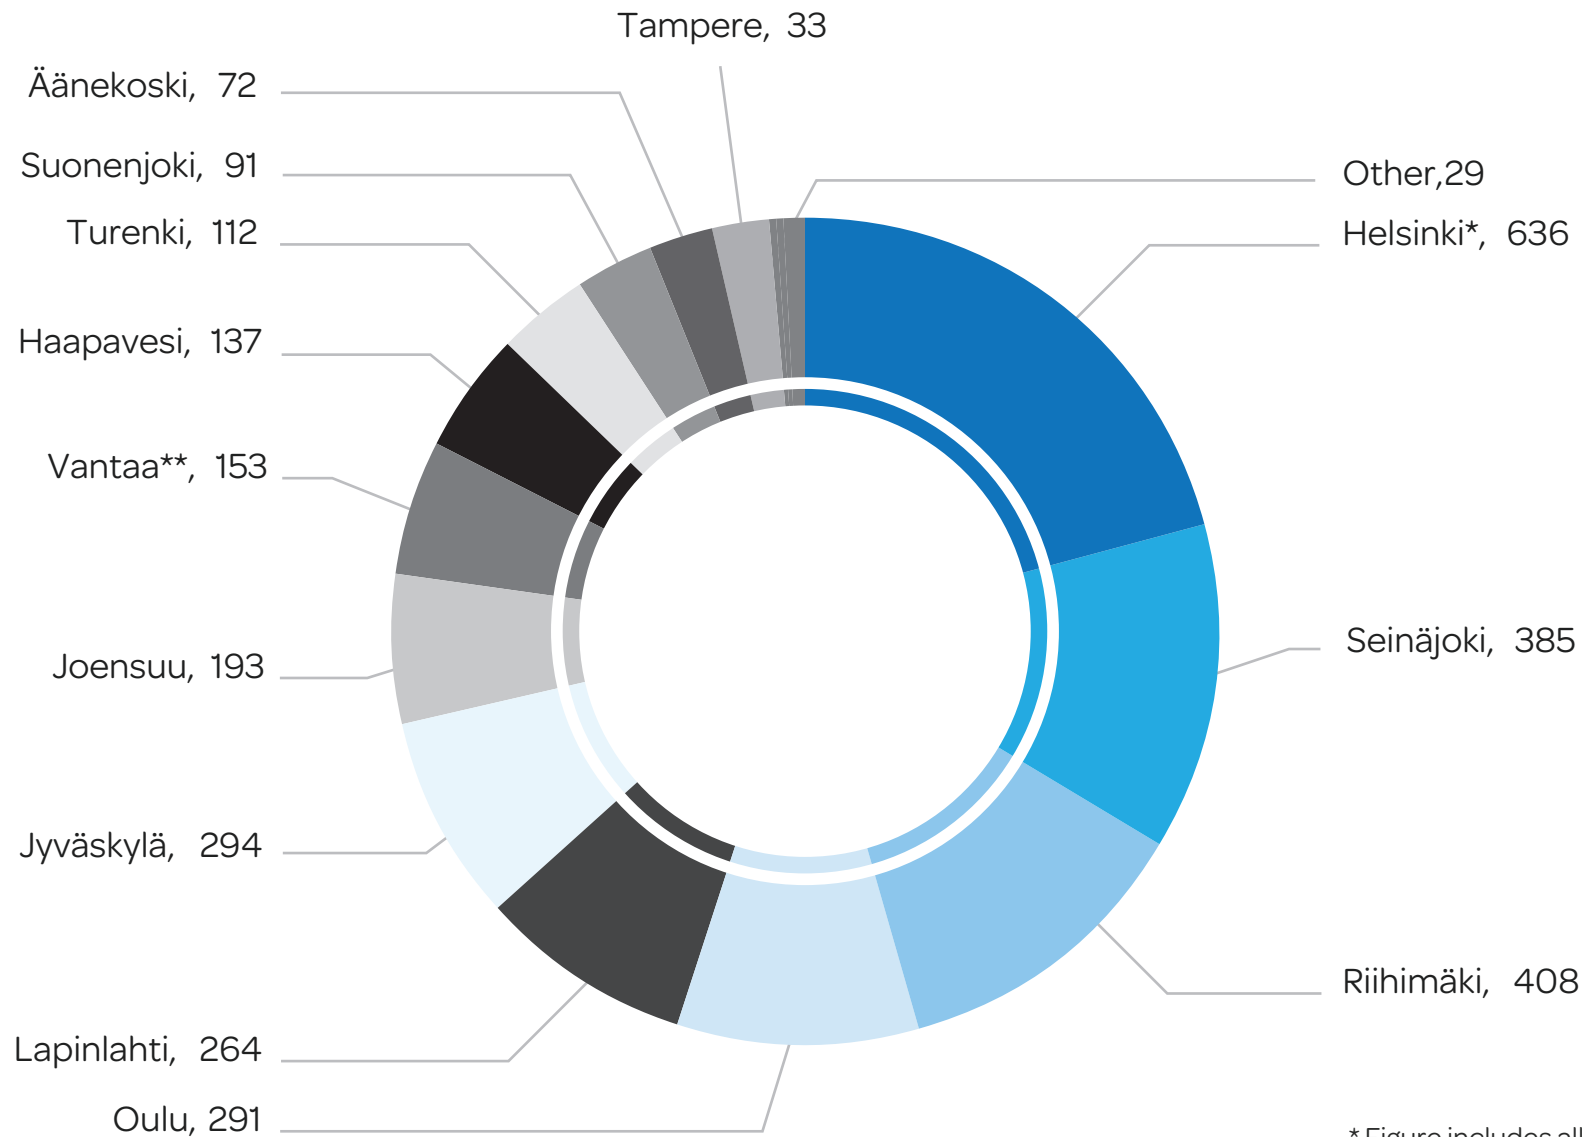

Valio Ltd personnel by site in Finland 31 Dec. 2016, includes part-time and fixed-term employees

* Figure includes all Helsinki sites.

**Figure includes the Tikkurila and Vaarala sites.